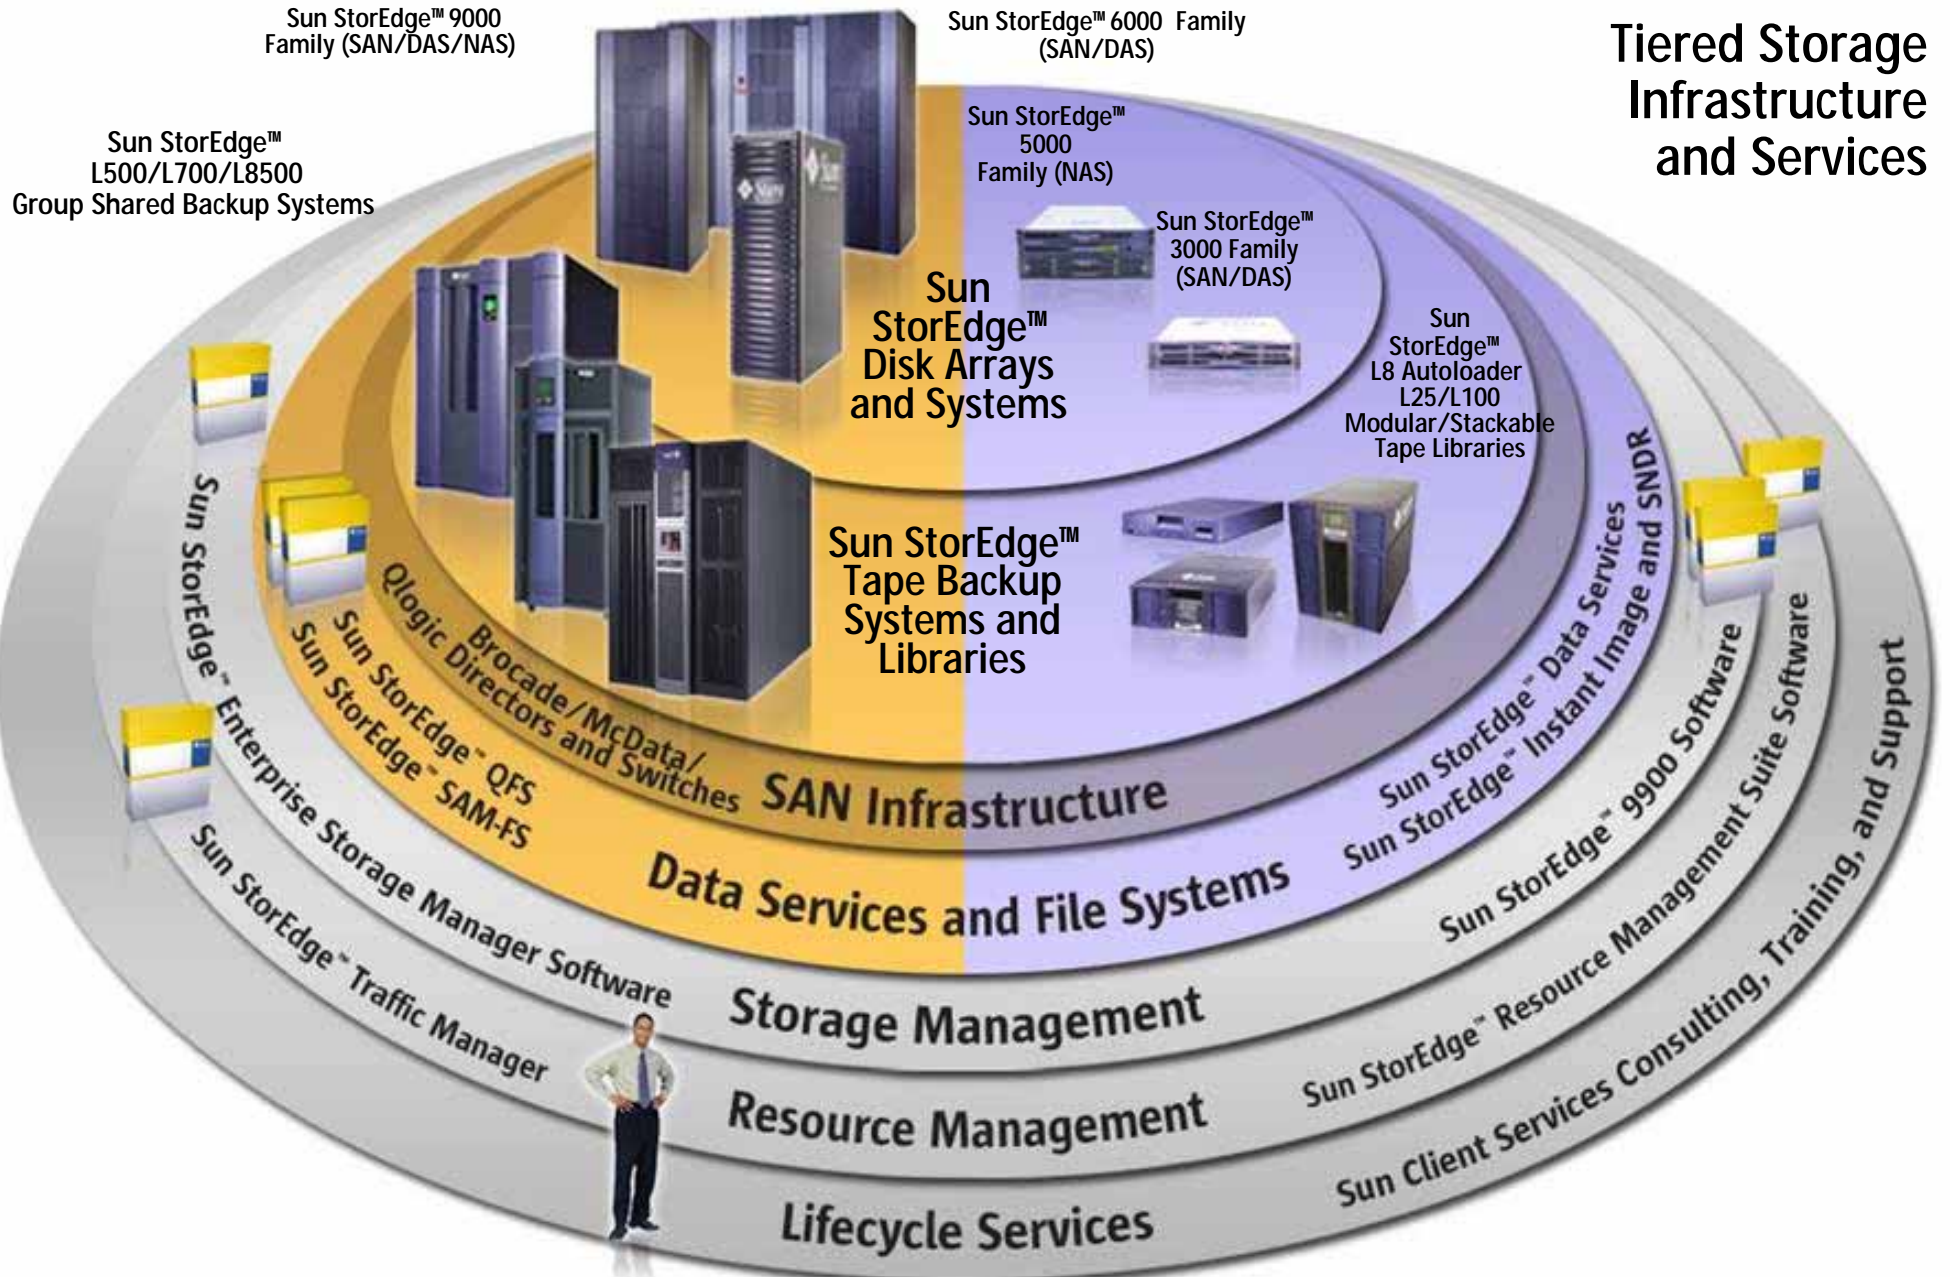

# Infrastructure Management / DR

Storage management is really Data Management. Sun has the solutions including ESM-AA to help manage all of your storage, not just Sun Storage.

With the experience of 9/11 and Katrina, many Data centers have realized the necessity of Disaster Recovery.

Sun has helped many customers implement DR solutions that have helped them keep business going after a disaster.

# Sun Storagetek™ Portfolio

Tiered Storage Infrastructure and Services