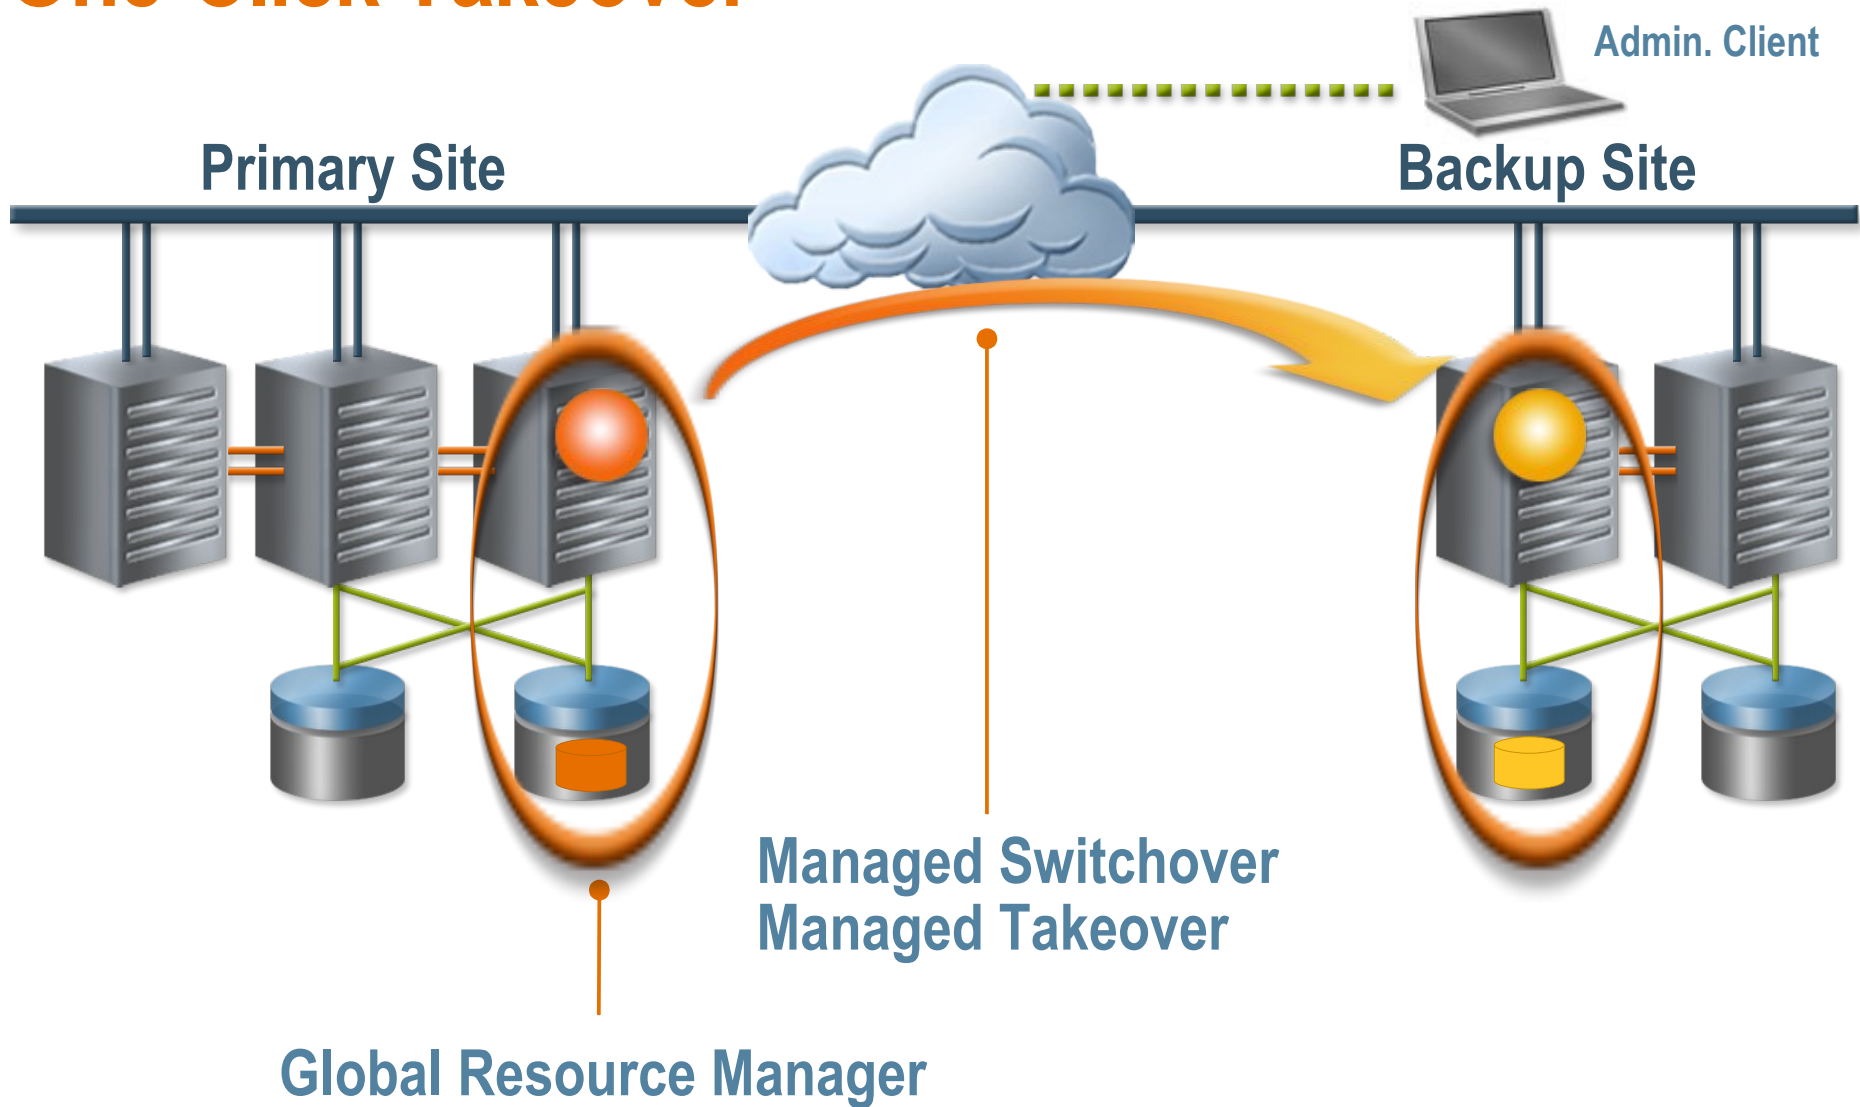

Multi-Cluster and Multi-Site capability

Active – Active Configuration

Each site backs up the other

Bi-directional Data Replication

Sun Cluster Geographic Edition

Disaster Recovery

Unlimited Distance Separation

Sun Cluster Geographic Edition

One-Click Takeover

Sun Cluster Geographic Edition

Web-based Single Console

Sun Cluster Manager

Global Heartbeat Monitoring

Notifications

Custom Heartbeat