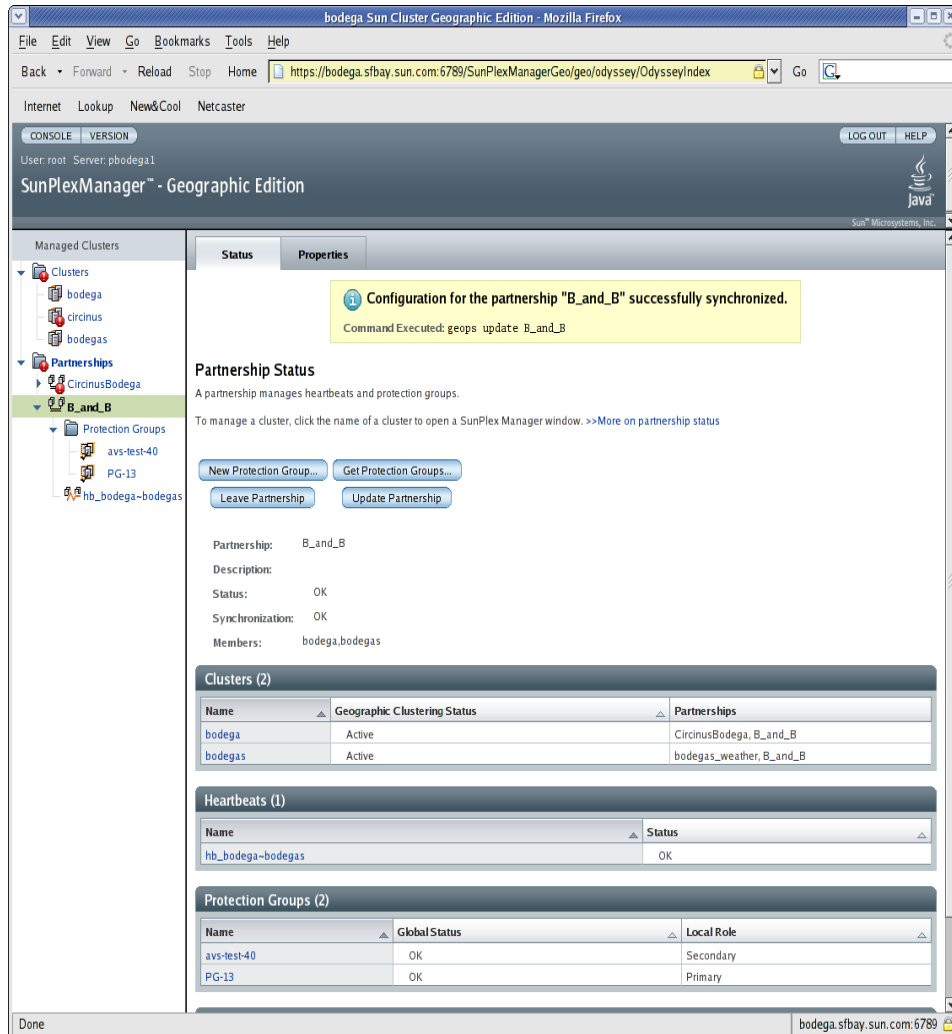

Multi-Cluster and Multi-Site capability

Active – Active Configuration

Each site backs up the other

Bi-directional Data Replication

Sun Cluster Geographic Edition

Disaster Recovery

Unlimited Distance Separation

Sun Cluster Geographic Edition

One-Click Takeover

Sun Cluster Geographic Edition

Web-based Single Console

Sun Cluster Manager

Global Heartbeat Monitoring

Notifications

Custom Heartbeat