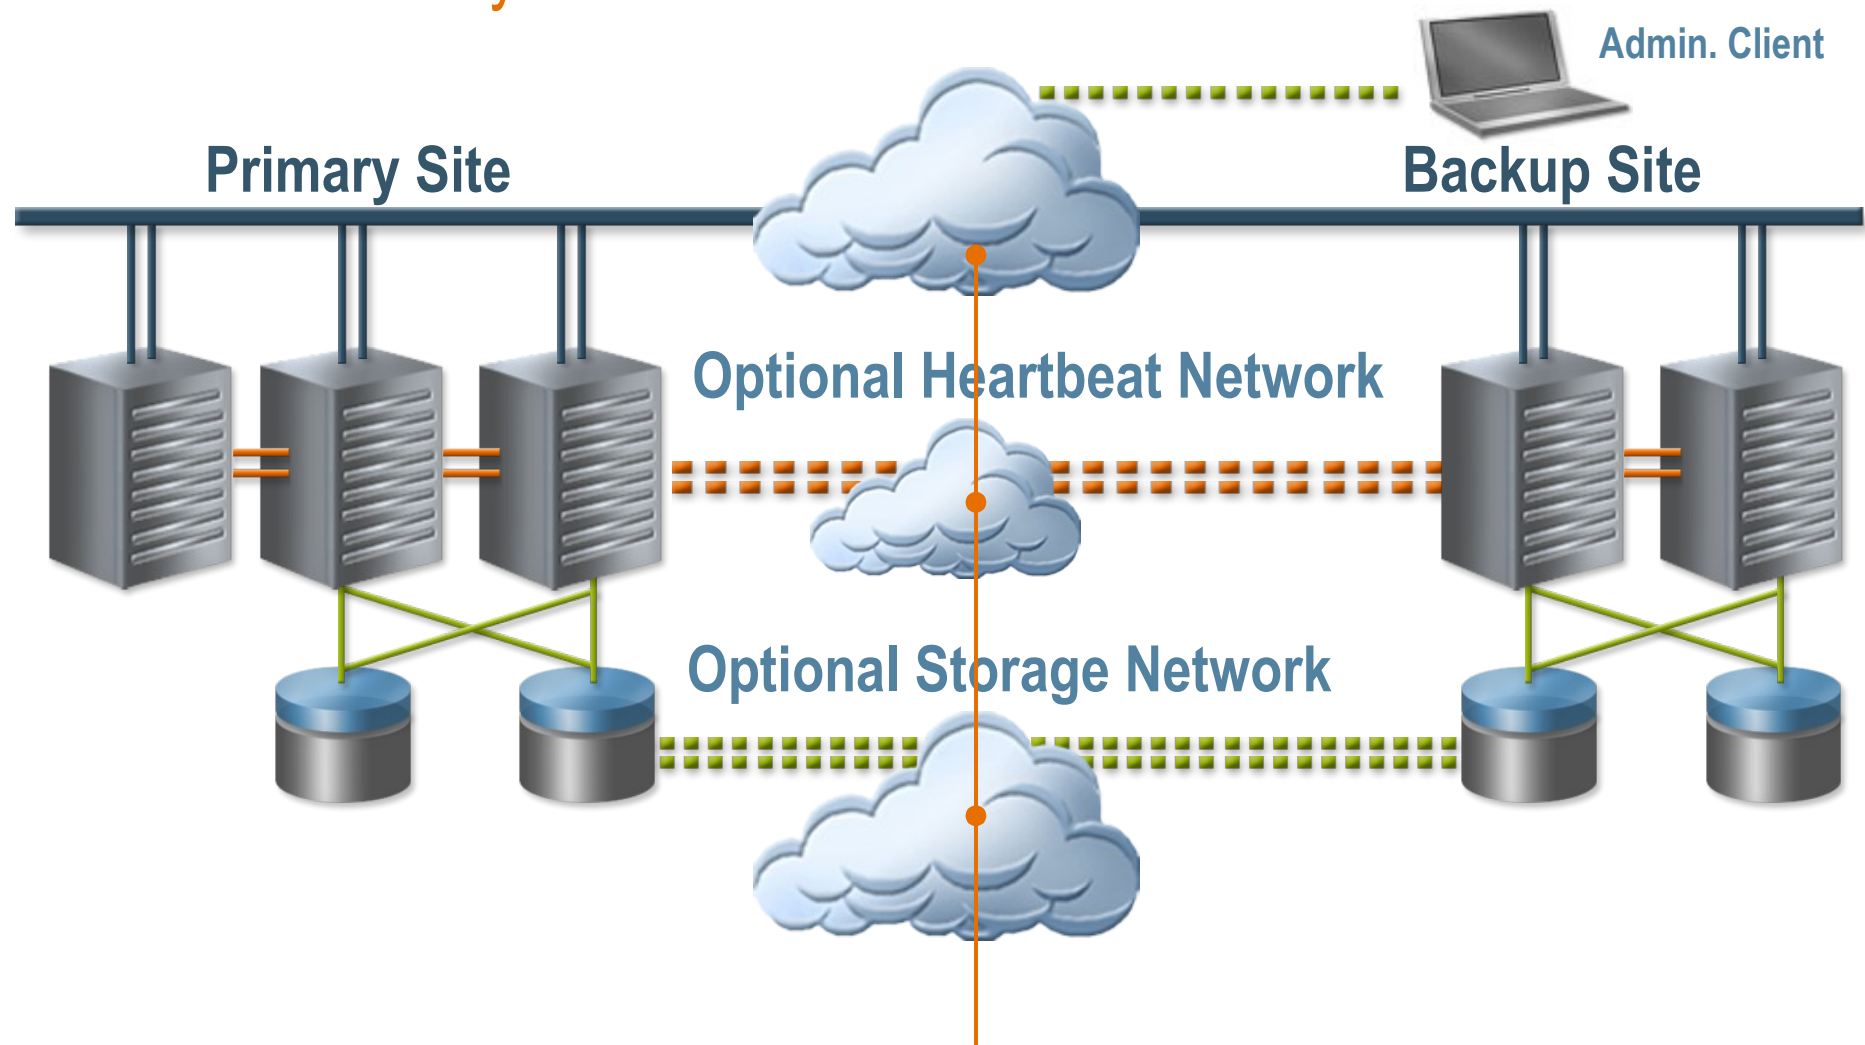

Multi-Cluster and Multi-Site capability

Active – Active Configuration

Each site backs up the other

Bi-directional Data Replication

Sun Cluster Geographic Edition

Disaster Recovery

Unlimited Distance Separation

Sun Cluster Geographic Edition

One-Click Takeover

Sun Cluster Geographic Edition

Web-based Single Console

Sun Cluster Manager

Global Heartbeat Monitoring

Notifications

Custom Heartbeat