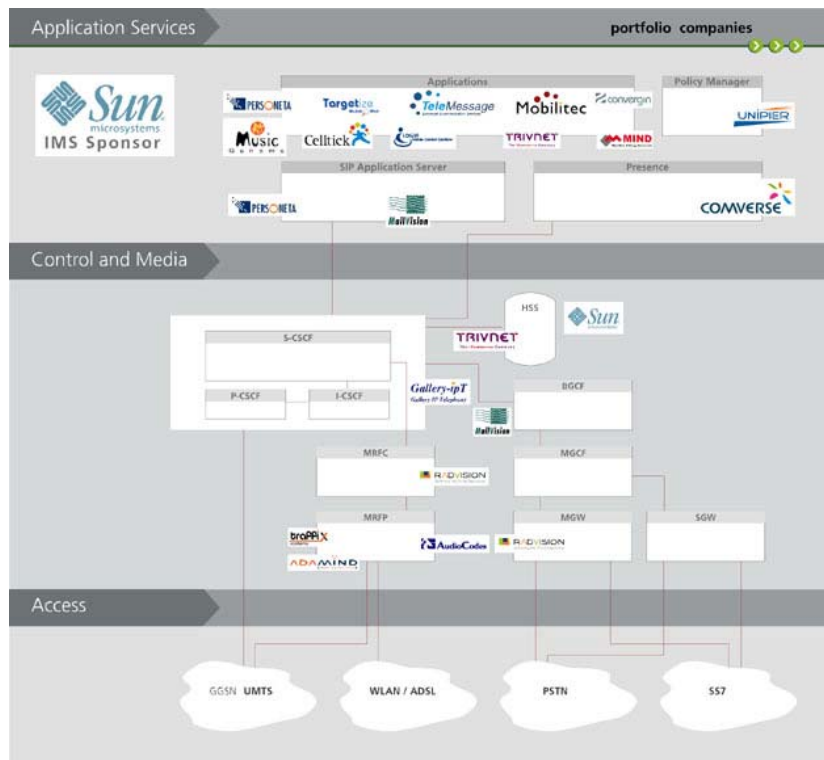

Partner Sponsor - IMS Sponsor

Event Organizers

IMS Variety of Services Available Today At 3GSM Congress 2006

IP Multimedia Subsystem (IMS) is balanced to revolutionize the world of value-added services (VAS). It will dramatically change the way people communicate, socialize, work, consume information, entertain, and lead their lives. The key merits of IMS are its simple enablement of service convergence and the manner in which it allows operators to provide a wider range of broader services to customers.

IMS also includes powerful network components that enable new forms of real-time capabilities spanning the entire gamut of customer needs, such as information, entertainment, shopping, and other forms of value-added services. The wide range of applications provided in the Live IMS Demo touches upon aspects of a customer's day-to-day existence, enhancing their capabilities and improving upon their quality of life.

As exemplified in the live demo, a key IMS application is presence information, whereby a customer can determine whether friends or colleagues are available at any time of the day or night, as well as discern the optimal contact time and mode, or whether to contact via silent text communication. Another IMS application, location information, greatly improves communication during travel. Multimedia streaming and community enablers further provides customers the ability to create and share network diaries ("blogs") with their communities of choice.

IMA / Sun IMA Eco-System Demo

IMA and Sun have joined together to bring a live demonstration of various IMA partners in showing IMS' capabilities at 3GSM Congress 2006.

IMS Eco-System Architecture

IMS Variety of Services Available Today At 3GSM Congress 2006