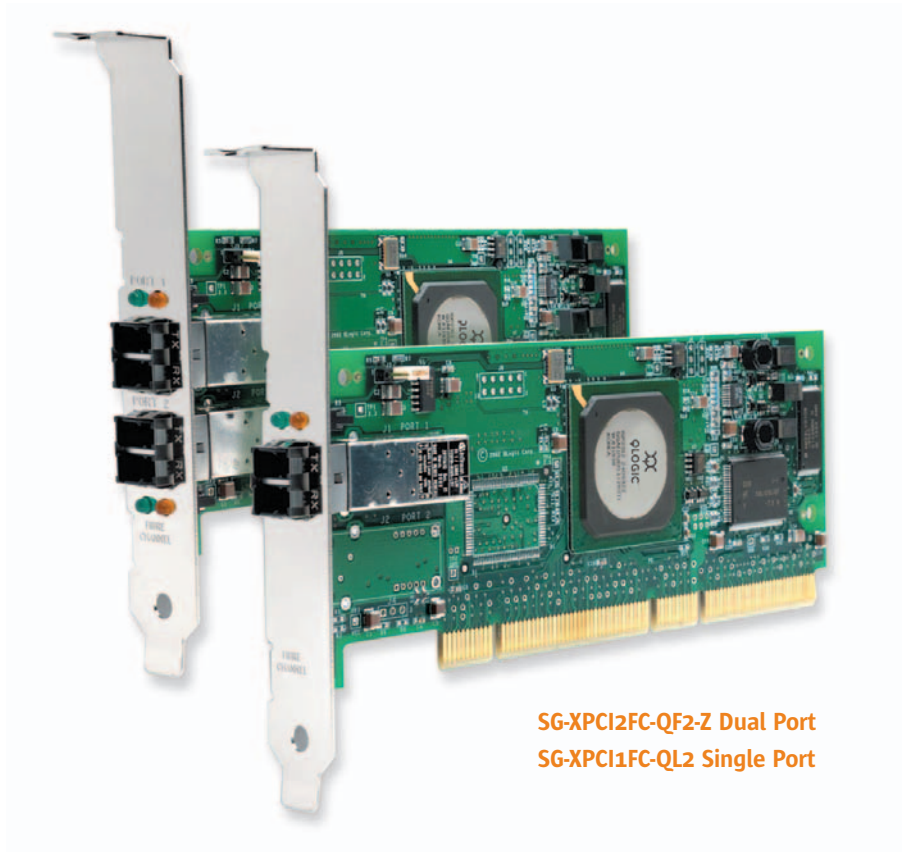

# Sun StorEdge™ 2 Gb Fibre Channel to PCI-X Single and Dual Port Host Bus Adapters

**SG-XPCI2FC-QF2-Z Dual Port**  
**SG-XPCI1FC-QL2 Single Port**

## Features and Benefits

- High data transfer rate  
Supports up to 400 MB/sec Fibre Channel data transfer rates in Full Duplex mode
- Choice of single- and multi-channel models
- Hands-off management  
Automatically negotiates Fibre Channel bit rate (1 or 2 Gb)
- Complete compatibility  
Backwards compatible with standard 33- and 66-MHz PCI
- RoHS 6 Compliant

## > 2Gbps Fibre Channel to PCI-X HBA provides high performance and flexibility for storage area networks

### Scalability and High Performance

The Sun StorEdge 2Gb Fibre Channel to PCI-X Host Bus Adapter (SG-XPCI2FC-QF2-Z, SG-XPCI1FC-QL2) has been optimized for peak performance and real-world scalability in storage area networks (SANs). Engineered for maximum bandwidth, our HBA eliminates host bus bottlenecks that may impede the high-performance of 2 Gb Fibre Channel and creates a balanced solution. With support for multiple protocols—SCSI, IP, and FC-Tape—our HBA is optimized for high-speed data movement and system management, providing the flexibility needed to run complex storage networks.